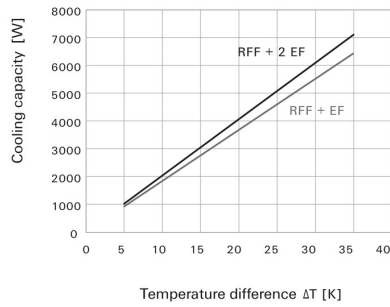

RFF 610 54/230V GY

Weidmüller Interface GmbH & Co. KG
Klingenbergstraße 26
D-32758 Detmold
Germany
Fon: +49 5231 14-0
Fax: +49 5231 14-292083
www.weidmueller.com

Drawings

Graph