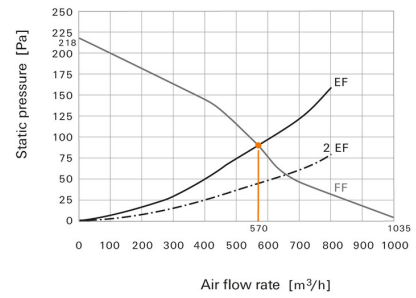

RFF 610 54/230V GY

Weidmüller Interface GmbH & Co. KG
Klingenbergstraße 26
D-32758 Detmold
Germany
Fon: +49 5231 14-0
Fax: +49 5231 14-292083
www.weidmueller.com

Drawings

Graph

Graph