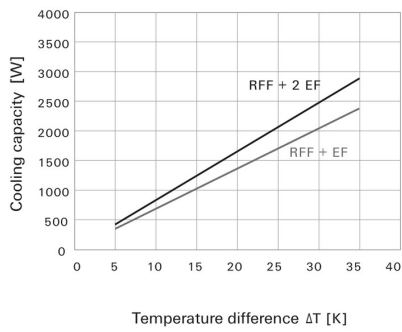

RFF 605 54/230V GY

Weidmüller Interface GmbH & Co. KG
Klingenbergstraße 26
D-32758 Detmold
Germany
Fon: +49 5231 14-0
Fax: +49 5231 14-292083
www.weidmueller.com

Drawings

Graph