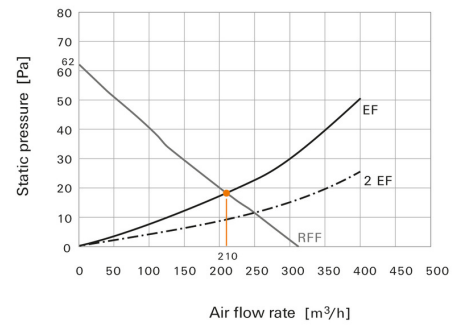

RFF 605 54/230V GY

Weidmüller Interface GmbH & Co. KG
Klingenbergstraße 26
D-32758 Detmold
Germany
Fon: +49 5231 14-0
Fax: +49 5231 14-292083
www.weidmueller.com

Drawings

Graph

Graph