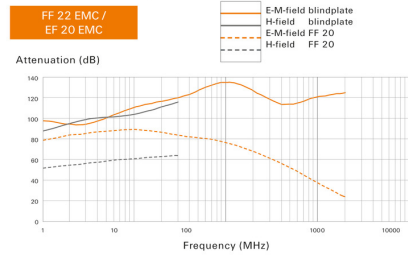

Data sheet

EF-EMC 20 55 BK

Weidmüller Interface GmbH & Co. KG
Klingenbergstraße 26
D-32758 Detmold
Germany
Fon: +49 5231 14-0
Fax: +49 5231 14-292083
www.weidmueller.com

Drawings

Graph

Shielding effectiveness measurements