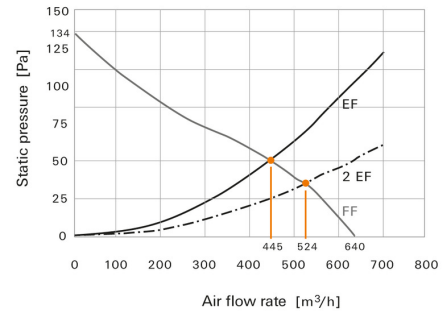

FF 66 54/230V BK

Weidmüller Interface GmbH & Co. KG
Klingenbergstraße 26
D-32758 Detmold
Germany
Fon: +49 5231 14-0
Fax: +49 5231 14-292083
www.weidmueller.com

Drawings

Graph

Graph