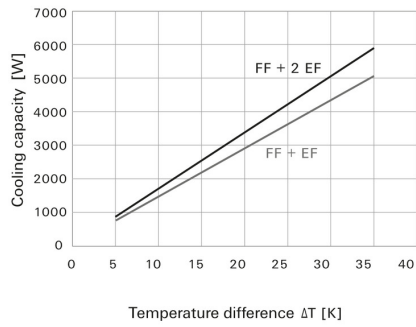

FF 66 54/230V BK

Weidmüller Interface GmbH & Co. KG
Klingenbergstraße 26
D-32758 Detmold
Germany
Fon: +49 5231 14-0
Fax: +49 5231 14-292083
www.weidmueller.com

Drawings

Graph