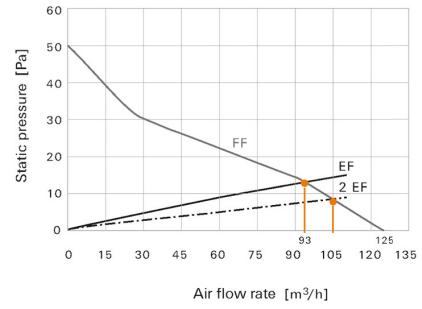

Data sheet

FF 42 54/230V BK

Weidmüller Interface GmbH & Co. KG
Klingenbergstraße 26
D-32758 Detmold
Germany
Fon: +49 5231 14-0
Fax: +49 5231 14-292083
www.weidmueller.com

Drawings

Graph

Graph