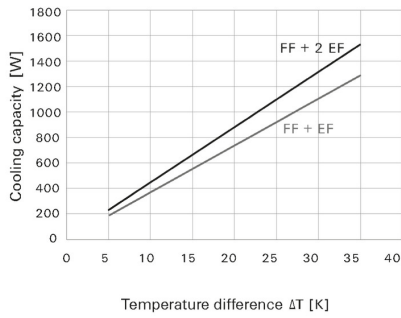

Data sheet

FF 42 54/230V BK

Weidmüller Interface GmbH & Co. KG
Klingenbergstraße 26
D-32758 Detmold
Germany
Fon: +49 5231 14-0
Fax: +49 5231 14-292083
www.weidmueller.com

Drawings

Graph