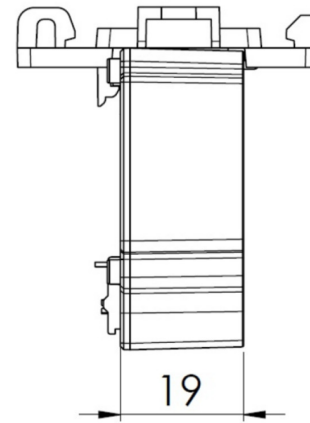

CMA-CTM-7-35-1A-02VA-1

Weidmüller Interface GmbH & Co. KG
Klingenbergstraße 26
D-32758 Detmold
Germany
Fon: +49 5231 14-0
Fax: +49 5231 14-292083
www.weidmueller.com

Drawings