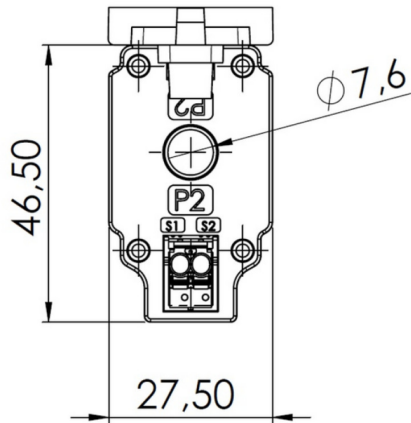

CMA-CTM-7-35-1A-02VA-1

Weidmüller Interface GmbH & Co. KG
Klingenbergstraße 26
D-32758 Detmold
Germany
Fon: +49 5231 14-0
Fax: +49 5231 14-292083
www.weidmueller.com

Drawings