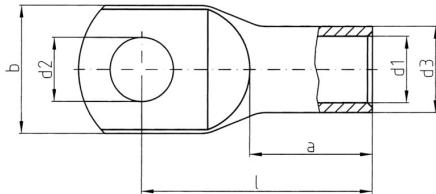

Data sheet

**cable lug, terminal end
KRN-M4/-2,5**

Weidmüller Interface GmbH & Co. KG
Klingenbergstraße 26
D-32758 Detmold
Germany
Fon: +49 5231 14-0
Fax: +49 5231 14-292083
www.weidmueller.com

Drawings