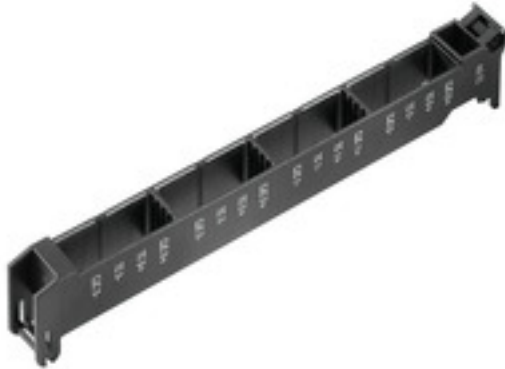

Automation Products - u-remote IP20 UR20-PK-1334880000-SP

Weidmüller Interface GmbH & Co. KG
Klingenbergstraße 26
D-32758 Detmold
Germany
Fon: +49 5231 14-0
Fax: +49 5231 14-292083
www.weidmueller.com

Similar to illustration

More performance. Simplified. u-remote.

Weidmüller u-remote – our innovative remote I/O concept with IP 20 which focuses purely on user benefits: tailored planning, faster installation, safer start-up, no more downtime. For considerably improved performance and greater productivity.

Reduce the size of your cabinets with u-remote, thanks to the narrowest modular design on the market and the need for fewer power-feed modules. Our u-remote technology also offers tool-free assembly, while the modular "sandwich" design and integrated web server speed up installation, both in the cabinet and machine. Status LEDs on the channel and each u-remote module enable reliable diagnosis and rapid service.

This and many other amazing ideas boost the availability of your machines and systems. And ensure smooth processes too. From planning to operation.

u-remote stands for "More Performance". Simplified

General ordering data

Type	UR20-PK-1334880000-SP
Order No.	1484120000
Version	Replacement part
GTIN (EAN)	4050118293562
Qty.	5 pc(s).