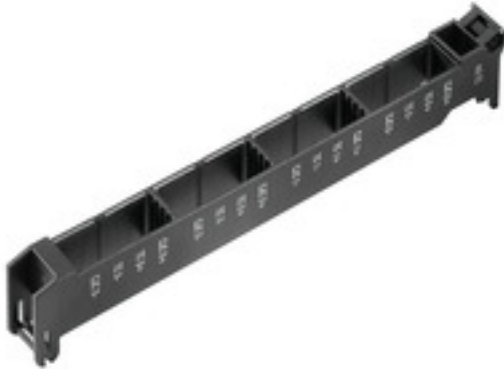

Automation Products - u-remote IP20 UR20-PK-1334780000-SP

Weidmüller Interface GmbH & Co. KG
Klingenbergstraße 26
D-32758 Detmold
Germany
Fon: +49 5231 14-0
Fax: +49 5231 14-292083
www.weidmueller.com

Similar to illustration

More performance. Simplified. u-remote.

Weidmüller u-remote – our innovative remote I/O concept with IP 20 which focuses purely on user benefits: tailored planning, faster installation, safer start-up, no more downtime. For considerably improved performance and greater productivity.

Reduce the size of your cabinets with u-remote, thanks to the narrowest modular design on the market and the need for fewer power-feed modules. Our u-remote technology also offers tool-free assembly, while the modular "sandwich" design and integrated web server speed up installation, both in the cabinet and machine. Status LEDs on the channel and each u-remote module enable reliable diagnosis and rapid service.

This and many other amazing ideas boost the availability of your machines and systems. And ensure smooth processes too. From planning to operation.

u-remote stands for "More Performance". Simplified

General ordering data

Type	UR20-PK-1334780000-SP
Order No.	1484080000
Version	Replacement part
GTIN (EAN)	4050118293678
Qty.	5 pc(s).