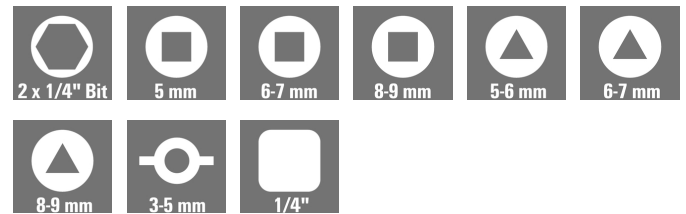

CROSS-KEY-DUO

Weidmüller Interface GmbH & Co. KG

Klingenbergstraße 26

D-32758 Detmold

Germany

Fon: +49 5231 14-0

Fax: +49 5231 14-292083

www.weidmueller.com

Crimped conductors are fixed in their respective wiring spaces by screws or a direct plug-in feature. Weidmüller can supply a wide range of tools for screwing.

General ordering data

Type	CROSS-KEY-DUO
Order No.	1480190000
Version	Tools, Universal key
GTIN (EAN)	4050118288377
Qty.	1 pc(s).

Creation date May 4, 2020 4:59:02 AM CEST

Catalogue status 17.04.2020 / We reserve the right to make technical changes.