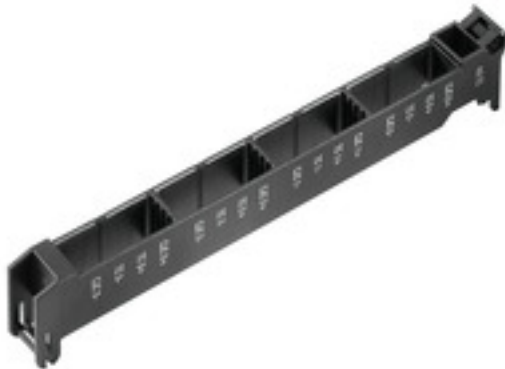

Automation Products - u-remote IP20 UR20-PK-1334790000-SP

Weidmüller Interface GmbH & Co. KG
Klingenbergstraße 26
D-32758 Detmold
Germany
Fon: +49 5231 14-0
Fax: +49 5231 14-292083
www.weidmueller.com

Similar to illustration

More performance. Simplified. u-remote.

Weidmüller u-remote – our innovative remote I/O concept with IP 20 which focuses purely on user benefits: tailored planning, faster installation, safer start-up, no more downtime. For considerably improved performance and greater productivity.

Reduce the size of your cabinets with u-remote, thanks to the narrowest modular design on the market and the need for fewer power-feed modules. Our u-remote technology also offers tool-free assembly, while the modular "sandwich" design and integrated web server speed up installation, both in the cabinet and machine. Status LEDs on the channel and each u-remote module enable reliable diagnosis and rapid service.

This and many other amazing ideas boost the availability of your machines and systems. And ensure smooth processes too. From planning to operation.

u-remote stands for "More Performance". Simplified

General ordering data

Type	UR20-PK-1334790000-SP
Order No.	1346490000
Version	Replacement part, ,
GTIN (EAN)	4050118151411
Qty.	5 pc(s).