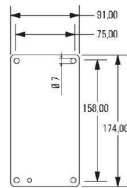

Data sheet

**Klippon TB (Terminal Box)
KTB MOPL 2215 MSZN**

Weidmüller Interface GmbH & Co. KG
Klingenbergstraße 26
D-32758 Detmold
Germany
Fon: +49 5231 14-0
Fax: +49 5231 14-292083
www.weidmueller.com

Drawings