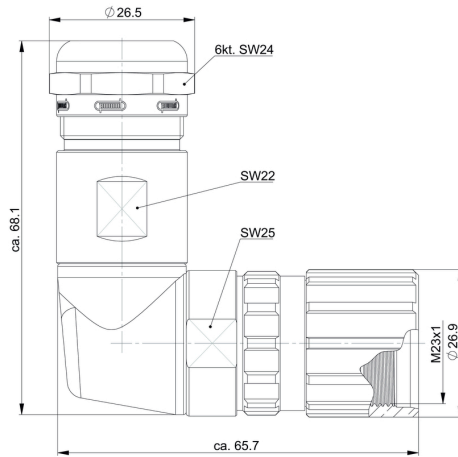

## General data

Cable diameter, max.	12 mm	Cable diameter, min.	7 mm
Conductor O.D.	7 - 12mm	Conductor O.D., max.	12 mm
Conductor O.D., min.	7 mm	Connection thread	M23
Housing main material	Copper-zinc alloy	Plugging cycles	> 1000
Pollution severity	3	Protection degree	IP67, IP69K
Shield connection	Yes	Temperature range of housing	-40...+125 °C

**Drawings****Dimensioned drawing**