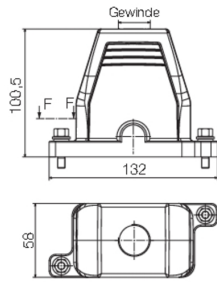

Data sheet

**HDC enclosures
HDC IP68 06B TOS 1PG16**

Weidmüller Interface GmbH & Co. KG
Klingenbergstraße 26
D-32758 Detmold
Germany
Fon: +49 5231 14-0
Fax: +49 5231 14-292083
www.weidmueller.com

Drawings