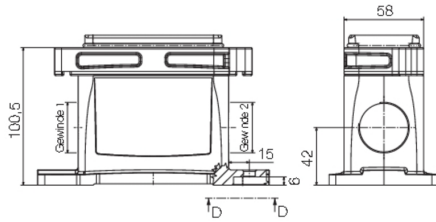

Data sheet

**HDC enclosures
HDC IP68 10B SS 1PG29**

Weidmüller Interface GmbH & Co. KG
Klingenbergstraße 26
D-32758 Detmold
Germany
Fon: +49 5231 14-0
Fax: +49 5231 14-292083
www.weidmueller.com

Drawings