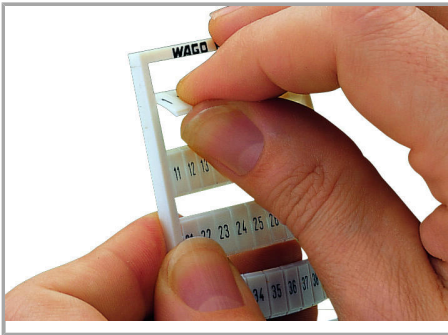

Weight	9 g
Fire load	0.257 MJ

Commercial data

Product Group	2 (Terminal Block Accessories)
Packaging type	BOX
Country of origin	DE
GTIN	4017332665865
Customs Tariff No.	491 19900000

Counterpart

Installation Notes

Application

Separating a strip from the WMB marker card.