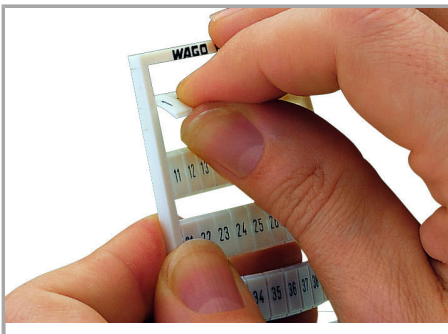

Weight	9 g
Fire load	0.257 MJ

Commercial data

Product Group	2 (Terminal Block Accessories)
Packaging type	BOX
Country of origin	DE
GTIN	4017332594905
Customs Tariff No.	491 19900000

Counterpart

Installation Notes

Application

Separating a strip from the WMB marker card.