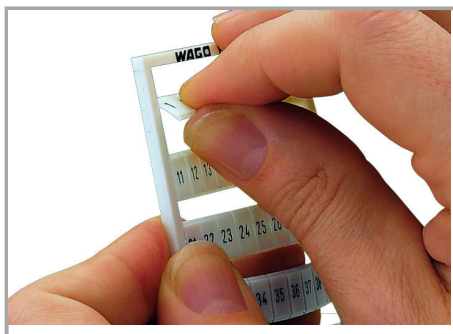

Weight	9 g
Fire load	0.257 MJ

Commercial data

Product Group	2 (Terminal Block Accessories)
Packaging type	BOX
Country of origin	DE
GTIN	4017332594899
Customs Tariff No.	491 19900000

Counterpart

Installation Notes

Application

Separating a strip from the WMB marker card.