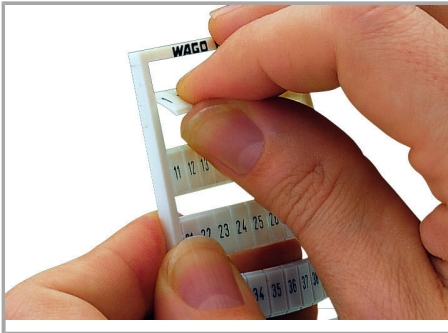

Commercial data

Product Group	2 (Terminal Block Accessories)
Packaging type	BOX
Country of origin	DE
GTIN	4045454156466
Customs Tariff No.	49119900000

Counterpart

Installation Notes

Application

Separating a strip from the WMB marker card.