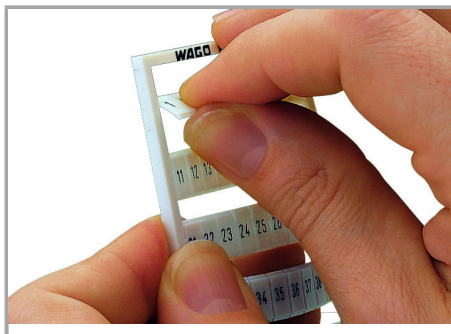

Commercial data

Product Group	2 (Terminal Block Accessories)
Packaging type	BOX
Country of origin	DE
GTIN	4045454156435
Customs Tariff No.	49119900000

Counterpart

Installation Notes

Application

Separating a strip from the WMB marker card.