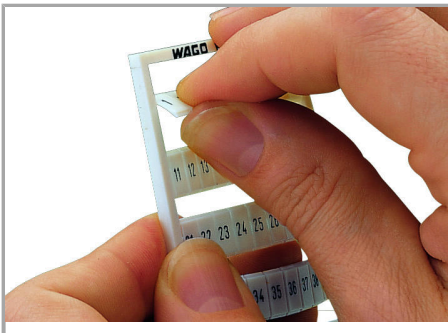

Weight	9 g
Fire load	0.256 MJ

Commercial data

Product Group	2 (Terminal Block Accessories)
Packaging type	BOX
Country of origin	DE
GTIN	4044918959964
Customs Tariff No.	491 19900000

Counterpart

Installation Notes

Application

Separating a strip from the WMB marker card.