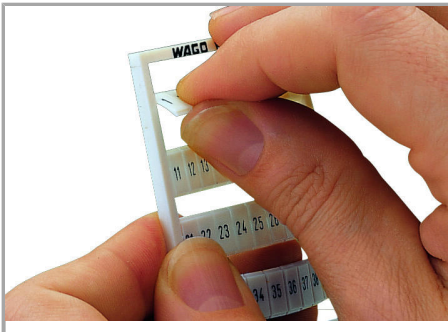

Material Data

Color	white
Weight	8.5 g
Fire load	0.257 MJ

Commercial data

Product Group	2 (Terminal Block Accessories)
Packaging type	BOX
Country of origin	DE
GTIN	4017332397711
Customs Tariff No.	4911990000

Counterpart

Installation Notes

Application

Separating a strip from the WMB marker card.