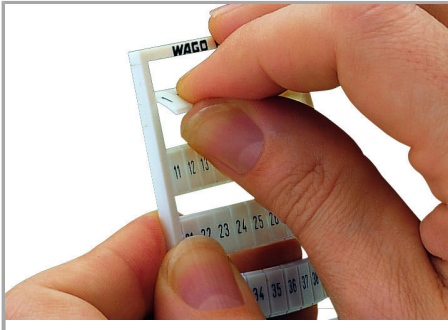

Fire load

0.257 MJ

Commercial data

Product Group	2 (Terminal Block Accessories)
Packaging type	BOX
Country of origin	DE
GTIN	4017332921275
Customs Tariff No.	49119900000

Counterpart

Installation Notes

Application

Separating a strip from the WMB marker card.