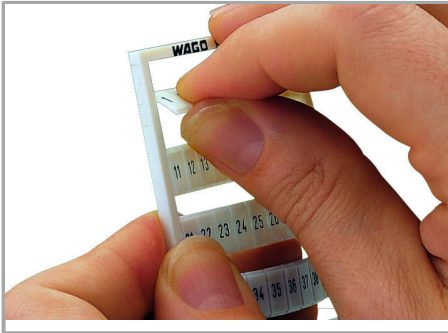

Data sheet | Item number: 793-665

WMB marking card; as card; MARKED; 1 ... 9 (10x); not stretchable; Vertical marking; snap-on type; white

www.wago.com/793-665

Data

Technical Data

Marking	1 ... 9
Aufdruck_Anzahl	10
Printing direction	Vertical marking
Color of marking	black
Marking type	Digits
Darstellung des Aufdrucks	consecutive numbers per strip
Units per delivery form	10 strips with 10 markers per card

Geometrical Data

Marker/Strip width	5 mm
Marker width	5 mm

Material Data

Color	white
Weight	8.5 g

Subject to changes. Please also observe the further product documentation!

WAGO Kontakttechnik GmbH & Co. KG
Hansastr. 27
32423 Minden
Phone: +49571 887-0 | Fax: +49571 887-169
Email: info.de@wago.com | Web: www.wago.com

Counterpart

Installation Notes

Application

Separating a strip from the WMB marker card.

Stretching a WMB marker strip.

Separating an individual marker from the WMB marker strip – for larger terminal blocks.

Snapping a marking strip into the marker slot.

Marking

Subject to changes. Please also observe the further product documentation!

Snapping a WMB marker strip into the marker slot of the double marker carrier.