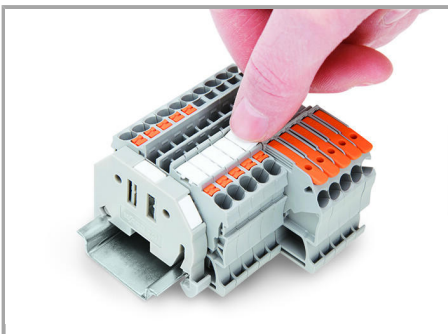

Data sheet | Item number: 793-661

WMB marking card; as card; MARKED; 610, 620 ... 700 (10 each); not stretchable; Vertical marking; snap-on type; white

www.wago.com/793-661

Data

Technical Data

Suitable	for decade marking, with red printing
Marking	610, 620 ... 700
Aufdruck_Anzahl	10
Printing direction	Vertical marking
Color of marking	red
Marking type	Digits
Darstellung des Aufdrucks	same numbers per strip
Units per delivery form	10 strips with 10 markers per card

Counterpart

Installation Notes

Application

Separating a strip from the WMB marker card.

Stretching a WMB marker strip.

Separating an individual marker from the WMB marker strip – for larger terminal blocks.

Snapping a marking strip into the marker slot.

Marking

Subject to changes. Please also observe the further product documentation!

Snapping a WMB marker strip into the marker slot of the double marker carrier.