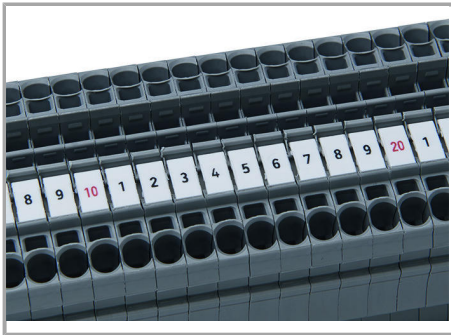

Data sheet | Item number: 793-655

WMB marking card; as card; MARKED; 110, 120 ... 150 (20 each); not stretchable; Vertical marking; snap-on type; white

www.wago.com/793-655

Data

Technical Data

Suitable	for decade marking, with red printing
Marking	110, 120 ... 150
Aufdruck_Anzahl	20
Printing direction	Vertical marking
Color of marking	red
Marking type	Digits
Darstellung des Aufdrucks	same numbers per strip
Units per delivery form	10 strips with 10 markers per card

Snapping a marking strip into the marker slot.

Marking

Subject to changes. Please also observe the further product documentation!

Snapping a WMB marker strip into the marker slot of the double marker carrier.

Snapping a marking strip into the marker slot.

Marking

WMB "decade" marking

Product family

WMB Multi marking system

[Show all products from the family](#)

Subject to changes. Please also observe the further product documentation!