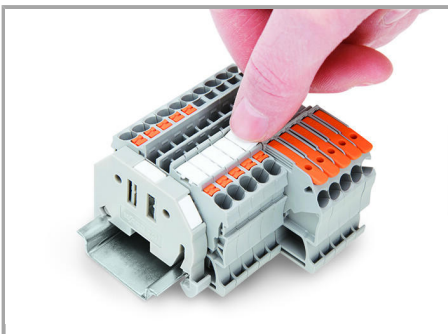

Data sheet | Item number: 793-655

WMB marking card; as card; MARKED; 110, 120 ... 150 (20 each); not stretchable; Vertical marking; snap-on type; white

www.wago.com/793-655

Data

Technical Data

Suitable	for decade marking, with red printing
Marking	110, 120 ... 150
Aufdruck_Anzahl	20
Printing direction	Vertical marking
Color of marking	red
Marking type	Digits
Darstellung des Aufdrucks	same numbers per strip
Units per delivery form	10 strips with 10 markers per card

Counterpart

Installation Notes

Application

Separating a strip from the WMB marker card.

Stretching a WMB marker strip.

Separating an individual marker from the WMB marker strip – for larger terminal blocks.

Snapping a marking strip into the marker slot.

Marking

Subject to changes. Please also observe the further product documentation!

Snapping a WMB marker strip into the marker slot of the double marker carrier.