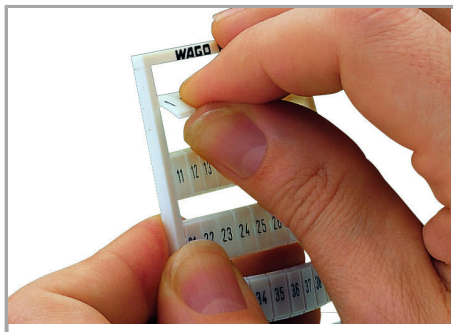

Fire load

0.257 MJ

Commercial data

Product Group	2 (Terminal Block Accessories)
Packaging type	BOX
Country of origin	DE
GTIN	4017332639828
Customs Tariff No.	49119900000

Counterpart

Installation Notes

Application

Separating a strip from the WMB marker card.