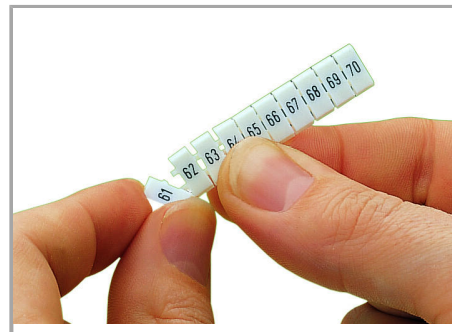

Separating an individual marker from the WMB marker strip – for larger terminal blocks.