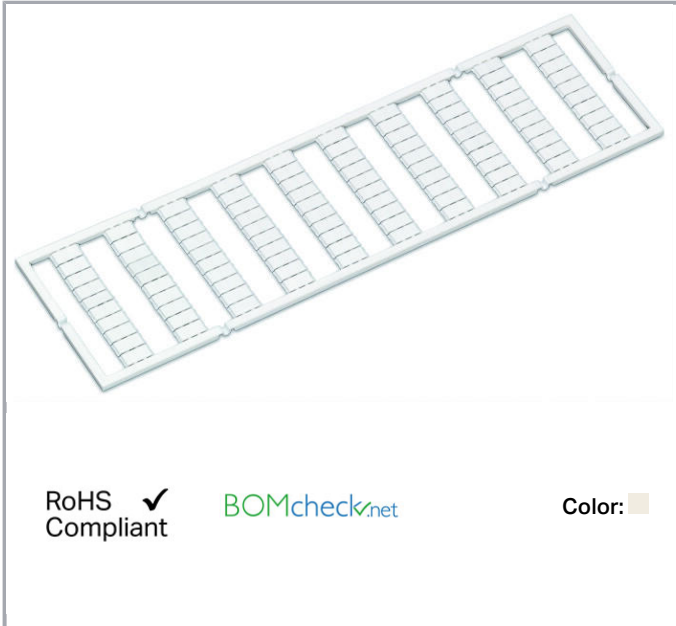

## Data sheet | Item number: 793-626

WMB marking card; as card; MARKED; 17 / 18 (50 each); not stretchable;

Vertical marking; snap-on type; white

[www.wago.com/793-626](http://www.wago.com/793-626)

#### Technical Data

Marking	17 / 18
Aufdruck_Anzahl	50
Printing direction	Vertical marking
Color of marking	black
Marking type	Digits
Darstellung des Aufdrucks	same numbers per strip
Units per delivery form	10 strips with 10 markers per card