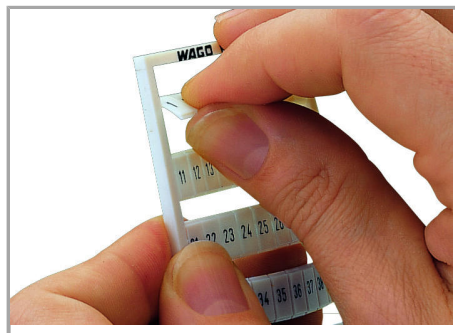

Geometrical Data

Marker/Strip width	5 mm
Marker width	5 mm

Material Data

Color	yellow
Weight	9 g
Fire load	0.27 MJ

Commercial data

Product Group	2 (Terminal Block Accessories)
Packaging type	BOX
Country of origin	DE
GTIN	4044918329019
Customs Tariff No.	4911990000

Counterpart

Installation Notes

Application

Separating a strip from the WMB marker card.