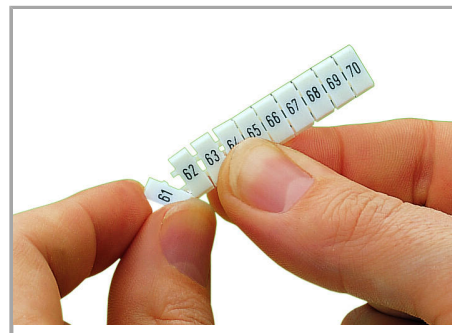

Separating an individual marker from the WMB marker strip – for larger terminal blocks.

Subject to changes. Please also observe the further product documentation!