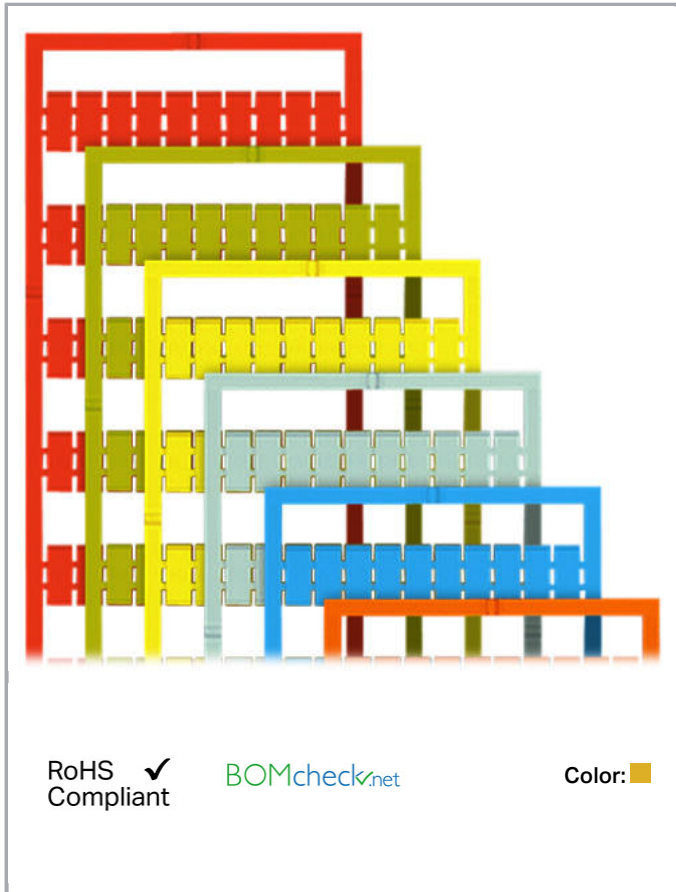

Data sheet | Item number: 793-615/000-002

WMB marking card; as card; MARKED; 701 ... 800 (1x); not stretchable;

Vertical marking; snap-on type; yellow

www.wago.com/793-615/000-002

Data

Technical Data

Marking	701 ... 800
Aufdruck_Anzahl	1
Printing direction	Vertical marking
Color of marking	black
Marking type	Digits
Darstellung des Aufdrucks	consecutive numbers per strip
Units per delivery form	10 strips with 10 markers per card

Do you have any questions about our products?
We are always happy to take your call at +49 (571) 887-44222.

Geometrical Data

Marker/Strip width	5 mm
Marker width	5 mm

Material Data

Color	yellow
Weight	9 g
Fire load	0.27 MJ

Stretching a WMB marker strip.

Separating an individual marker from the WMB marker strip – for larger terminal blocks.

Subject to changes. Please also observe the further product documentation!

Snapping a marking strip into the marker slot.