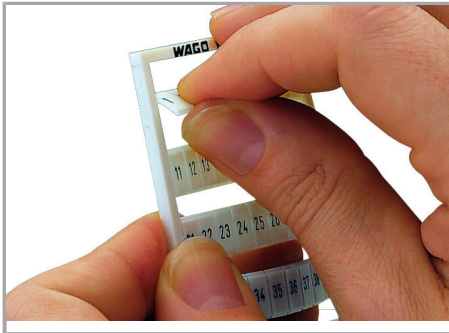

Geometrical Data

Marker/Strip width	5 mm
Marker width	5 mm

Material Data

Color	green
Weight	9 g
Fire load	0.27 MJ

Commercial data

Product Group	2 (Terminal Block Accessories)
Packaging type	BOX
Country of origin	DE
GTIN	4017332860116
Customs Tariff No.	4911990000

Counterpart

Installation Notes

Application

Separating a strip from the WMB marker card.