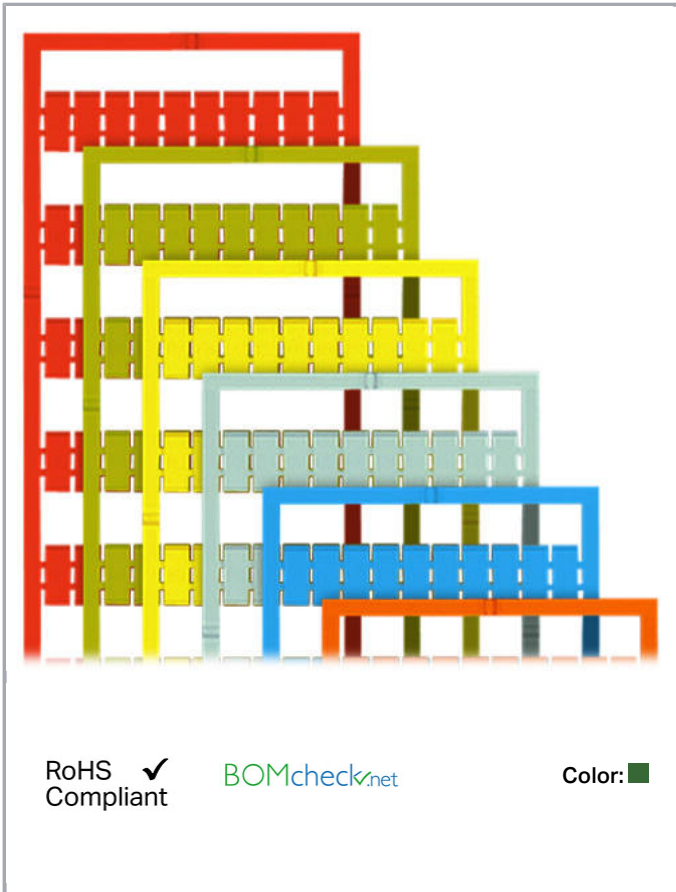

Data sheet | Item number: 793-612/000-023

WMB marking card; as card; MARKED; 401 ... 500 (1x); not stretchable;

Vertical marking; snap-on type; green

www.wago.com/793-612/000-023

RoHS Compliant

BOMcheck.net

Color: ■

Data

Technical Data

Marking	401 ... 500
Aufdruck_Anzahl	1
Printing direction	Vertical marking
Color of marking	black
Marking type	Digits
Darstellung des Aufdrucks	consecutive numbers per strip
Units per delivery form	10 strips with 10 markers per card

Do you have any questions about our products?
We are always happy to take your call at +49 (571) 887-44222.

Geometrical Data

Marker/Strip width	5 mm
Marker width	5 mm

Material Data

Color	green
Weight	9 g
Fire load	0.27 MJ