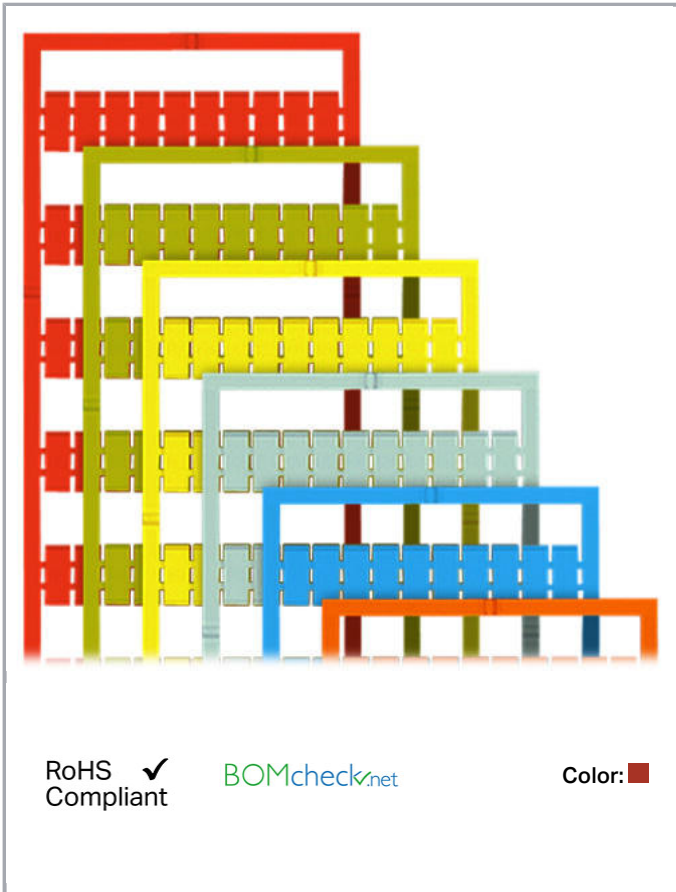

Data sheet | Item number: 793-610/000-005

WMB marking card; as card; MARKED; 201 ... 300 (1x); not stretchable;
Vertical marking; snap-on type; red

www.wago.com/793-610/000-005

Data

Technical Data

Marking	201 ... 300
Aufdruck_Anzahl	1
Printing direction	Vertical marking
Color of marking	black
Marking type	Digits
Darstellung des Aufdrucks	consecutive numbers per strip
Units per delivery form	10 strips with 10 markers per card

Do you have any questions about our products?
We are always happy to take your call at +49 (571) 887-44222.

Geometrical Data

Marker/Strip width	5 mm
Marker width	5 mm

Material Data

Color	red
Weight	9 g
Fire load	0.27 MJ

Stretching a WMB marker strip.

Separating an individual marker from the WMB marker strip – for larger terminal blocks.

Subject to changes. Please also observe the further product documentation!

Snapping a marking strip into the marker slot.

Marking

Snapping a WMB marker strip into the marker slot of the double marker carrier.

Snapping a marking strip into the marker slot.

Product family

WMB Multi marking system

[Show all products from the family](#)