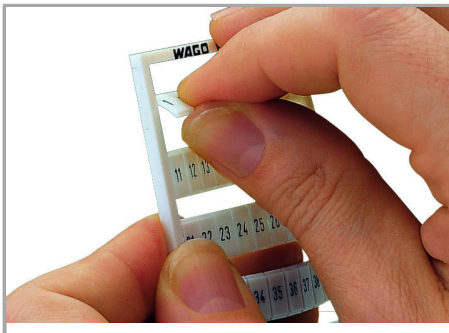

Geometrical Data

Marker/Strip width	5 mm
Marker width	5 mm

Material Data

Color	red
Weight	9 g
Fire load	0.27 MJ

Commercial data

Product Group	2 (Terminal Block Accessories)
Packaging type	BOX
Country of origin	DE
GTIN	4044918083591
Customs Tariff No.	4911990000

Counterpart

Installation Notes

Application

Separating a strip from the WMB marker card.