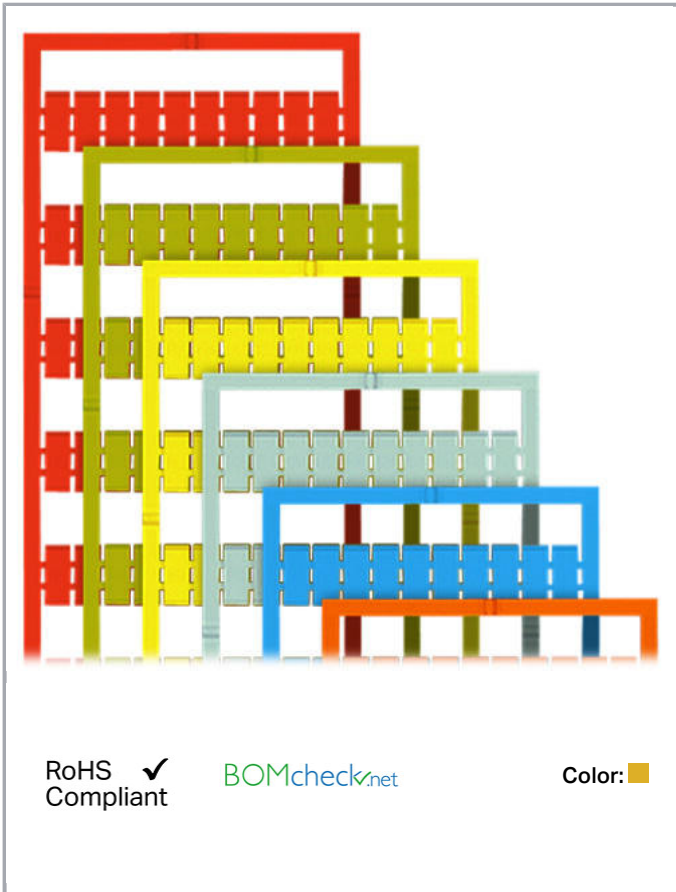

## Data sheet | Item number: 793-610/000-002

WMB marking card; as card; MARKED; 201 ... 300 (1x); not stretchable;  
Vertical marking; snap-on type; yellow

[www.wago.com/793-610/000-002](http://www.wago.com/793-610/000-002)

### Data

#### Technical Data

Marking	201 ... 300
Aufdruck_Anzahl	1
Printing direction	Vertical marking
Color of marking	black
Marking type	Digits
Darstellung des Aufdrucks	consecutive numbers per strip
Units per delivery form	10 strips with 10 markers per card

## Geometrical Data

Marker/Strip width	5 mm
Marker width	5 mm