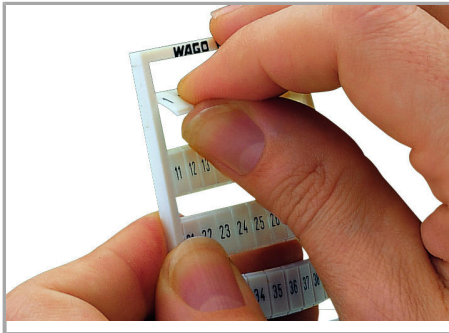

Geometrical Data

Marker/Strip width	5 mm
Marker width	5 mm

Material Data

Color	yellow
Weight	9 g
Fire load	0.27 MJ

Commercial data

Product Group	2 (Terminal Block Accessories)
Packaging type	BOX
Country of origin	DE
GTIN	4044918083584
Customs Tariff No.	49119900000

Counterpart

Installation Notes

Application

Separating a strip from the WMB marker card.