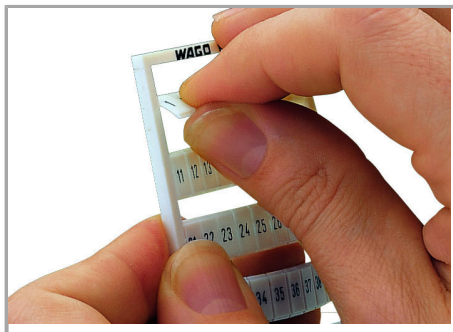

Fire load

0.257 MJ

Commercial data

Product Group	2 (Terminal Block Accessories)
Packaging type	bag
Country of origin	DE
GTIN	4055143664967
Customs Tariff No.	491 19900000

Counterpart

Installation Notes

Application

Separating a strip from the WMB marker card.