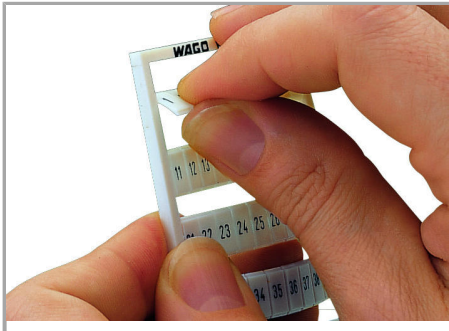

Geometrical Data

Marker/Strip width	5 ... 5.2 mm
Marker width	5 mm

Material Data

Color	blue
Weight	9 g
Fire load	0.27 MJ

Commercial data

Product Group	2 (Terminal Block Accessories)
Packaging type	BOX
Country of origin	DE
GTIN	4017332844178
Customs Tariff No.	4911990000

Counterpart

Installation Notes

Application

Separating a strip from the WMB marker card.