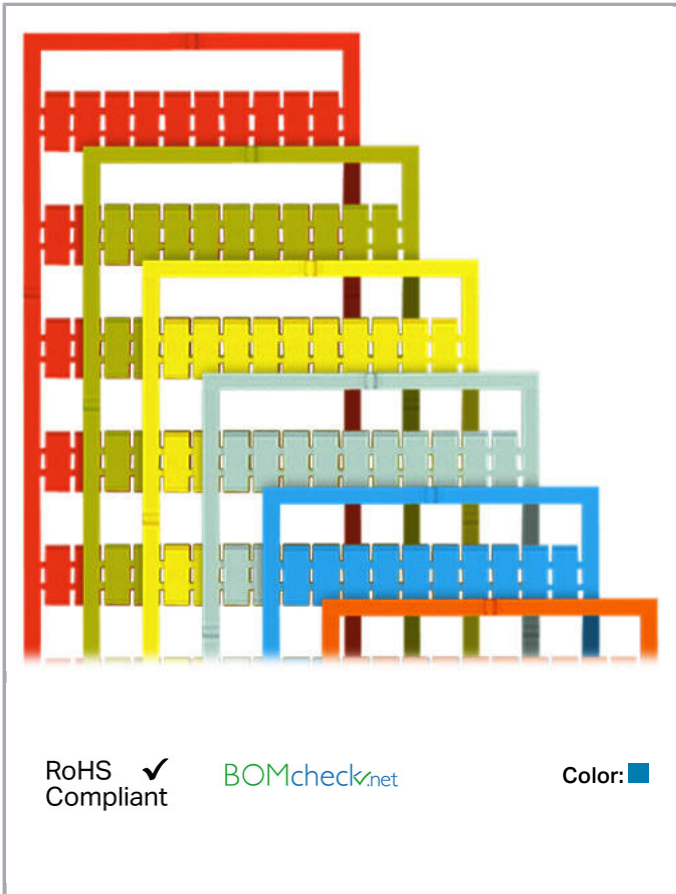

Data sheet | Item number: 793-607/000-006

WMB marking card; as card; MARKED; 51 ... 100 (2x); not stretchable; Vertical marking; snap-on type; blue

www.wago.com/793-607/000-006

RoHS
Compliant

BOMcheck.net

Color: ■

Data

Technical Data

Marking	51 ... 100
Aufdruck_Anzahl	2
Printing direction	Vertical marking
Color of marking	black
Marking type	Digits
Darstellung des Aufdrucks	consecutive numbers per strip
Units per delivery form	10 strips with 10 markers per card

Do you have any questions about our products?
We are always happy to take your call at +49 (571) 887-44222.

Geometrical Data

Marker/Strip width	5 ... 5.2 mm
Marker width	5 mm

Material Data

Color	blue
Weight	9 g
Fire load	0.27 MJ

Stretching a WMB marker strip.

Separating an individual marker from the WMB marker strip – for larger terminal blocks.

Subject to changes. Please also observe the further product documentation!

Snapping a marking strip into the marker slot.