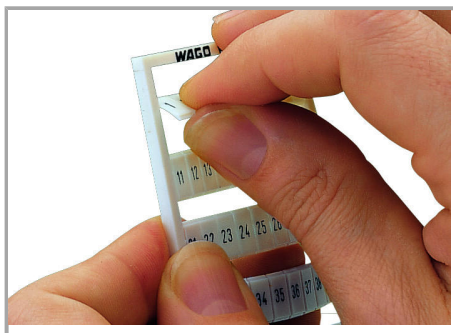

Geometrical Data

Marker/Strip width	5 ... 5.2 mm
Marker width	5 mm

Material Data

Color	blue
Weight	9 g
Fire load	0.27 MJ

Commercial data

Packaging type	BOX
Country of origin	DE
GTIN	4044918986526
Customs Tariff No.	491 19900000

Counterpart

Installation Notes

Application

Separating a strip from the WMB marker card.