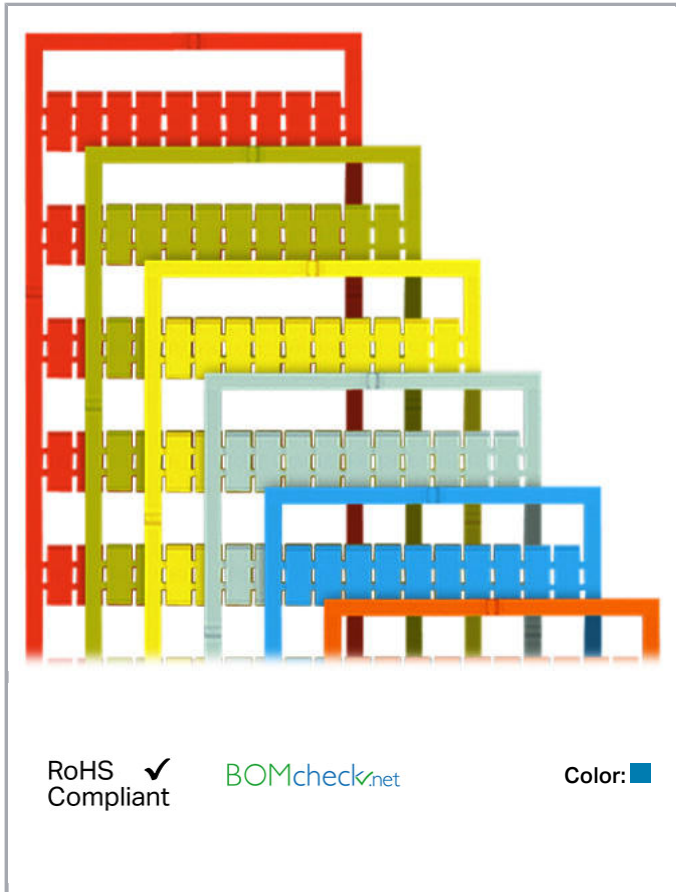

## Data sheet | Item number: 793-605/000-006

WMB marking card; as card; MARKED; 31 ... 40 (10x); not stretchable; Vertical marking; snap-on type; blue

[www.wago.com/793-605/000-006](http://www.wago.com/793-605/000-006)

#### Technical Data

Marking	31 ... 40
Aufdruck_Anzahl	10
Printing direction	Vertical marking
Color of marking	black
Marking type	Digits
Darstellung des Aufdrucks	consecutive numbers per strip
Units per delivery form	10 strips with 10 markers per card