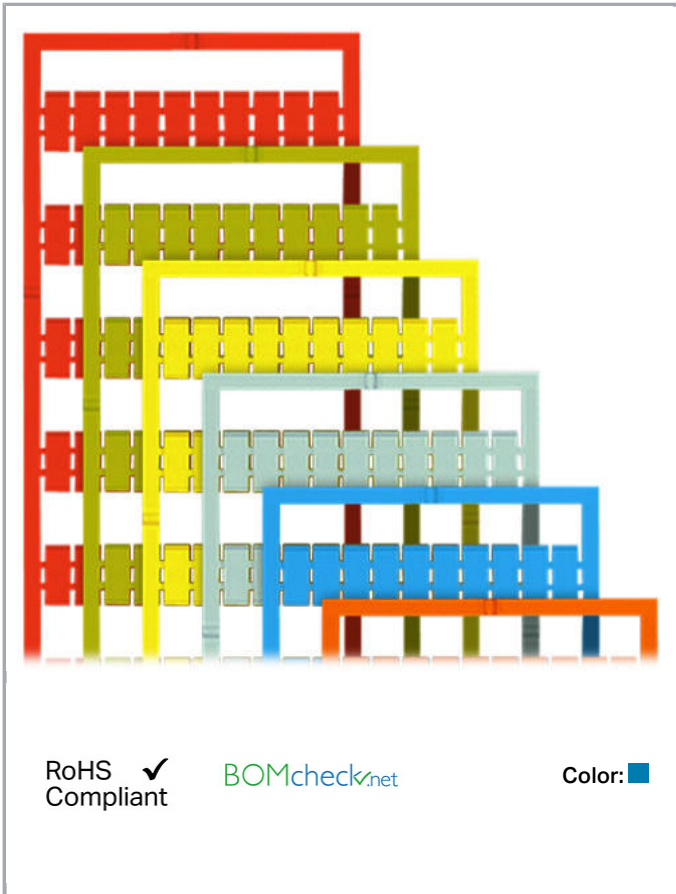

Data sheet | Item number: 793-602/000-006

WMB marking card; as card; MARKED; 1 ... 10 (10x); not stretchable; Vertical marking; snap-on type; blue

www.wago.com/793-602/000-006

Data

Technical Data

Marking	1 ... 10
Aufdruck_Anzahl	10
Printing direction	Vertical marking
Color of marking	black
Marking type	Digits
Darstellung des Aufdrucks	consecutive numbers per strip
Units per delivery form	10 strips with 10 markers per card

Do you have any questions about our products?
We are always happy to take your call at +49 (571) 887-44222.

Geometrical Data

Marker/Strip width	5 ... 5.2 mm
Marker width	5 mm

Material Data

Color	blue
Weight	9 g
Fire load	0.27 MJ

Stretching a WMB marker strip.

Separating an individual marker from the WMB marker strip – for larger terminal blocks.

Subject to changes. Please also observe the further product documentation!

Snapping a marking strip into the marker slot.

Marking

Snapping a WMB marker strip into the marker slot of the double marker carrier.

Snapping a marking strip into the marker slot.

Product family

WMB Multi marking system

[Show all products from the family](#)