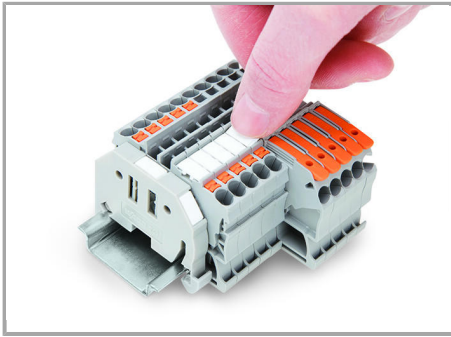

Data sheet | Item number: 793-602/000-005

WMB marking card; as card; MARKED; 1 ... 10 (10x); not stretchable; Vertical marking; snap-on type; red

www.wago.com/793-602/000-005

Data

Technical Data

Marking	1 ... 10
Aufdruck_Anzahl	10
Printing direction	Vertical marking
Color of marking	black
Marking type	Digits
Darstellung des Aufdrucks	consecutive numbers per strip
Units per delivery form	10 strips with 10 markers per card

Stretching a WMB marker strip.

Separating an individual marker from the WMB marker strip – for larger terminal blocks.

Subject to changes. Please also observe the further product documentation!

Snapping a marking strip into the marker slot.