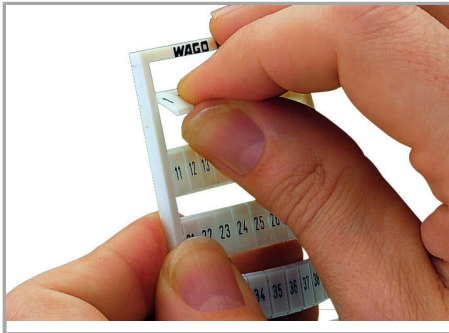

Geometrical Data

Marker/Strip width	5 ... 5.2 mm
Marker width	5 mm

Material Data

Color	red
Weight	9 g
Fire load	0.27 MJ

Commercial data

Product Group	2 (Terminal Block Accessories)
Packaging type	BOX
Country of origin	DE
GTIN	4044918796798
Customs Tariff No.	4911990000

Counterpart

Installation Notes

Application

Separating a strip from the WMB marker card.