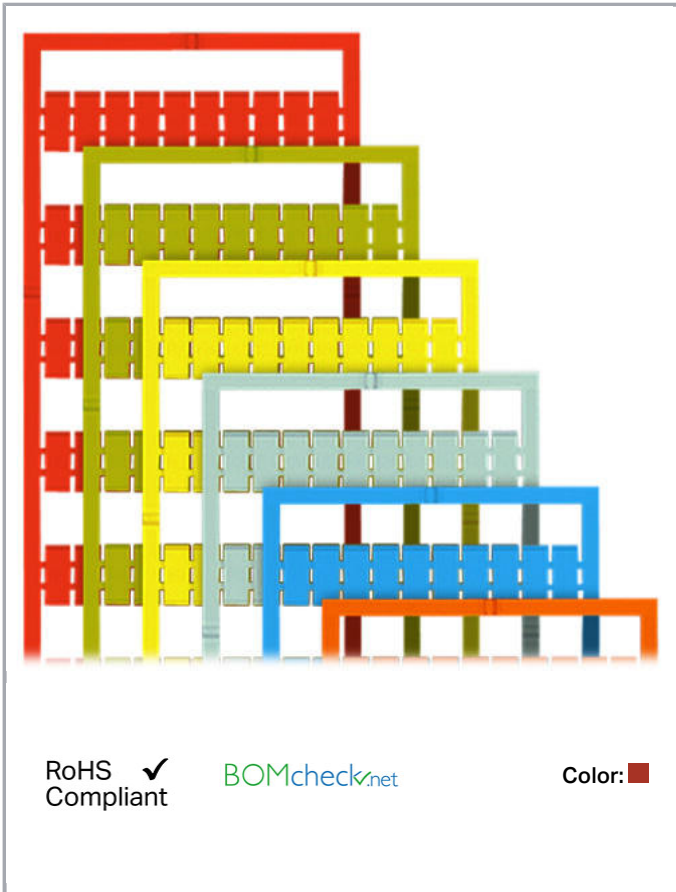

Data sheet | Item number: 793-602/000-005

WMB marking card; as card; MARKED; 1 ... 10 (10x); not stretchable; Vertical marking; snap-on type; red

www.wago.com/793-602/000-005

Data

Technical Data

Marking	1 ... 10
Aufdruck_Anzahl	10
Printing direction	Vertical marking
Color of marking	black
Marking type	Digits
Darstellung des Aufdrucks	consecutive numbers per strip
Units per delivery form	10 strips with 10 markers per card

Do you have any questions about our products?
We are always happy to take your call at +49 (571) 887-44222.

Geometrical Data

Marker/Strip width	5 ... 5.2 mm
Marker width	5 mm

Material Data

Color	red
Weight	9 g
Fire load	0.27 MJ

Stretching a WMB marker strip.

Separating an individual marker from the WMB marker strip – for larger terminal blocks.

Subject to changes. Please also observe the further product documentation!

Snapping a marking strip into the marker slot.

Marking

Snapping a WMB marker strip into the marker slot of the double marker carrier.

Snapping a marking strip into the marker slot.

Product family

WMB Multi marking system

[Show all products from the family](#)