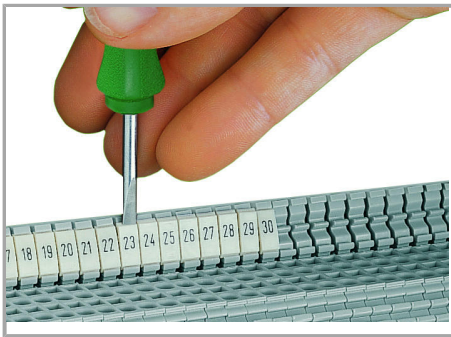

Data sheet | Item number: 793-602/000-005

WMB marking card; as card; MARKED; 1 ... 10 (10x); not stretchable; Vertical marking; snap-on type; red

www.wago.com/793-602/000-005

Data

Technical Data

Marking	1 ... 10
Aufdruck_Anzahl	10
Printing direction	Vertical marking
Color of marking	black
Marking type	Digits
Darstellung des Aufdrucks	consecutive numbers per strip
Units per delivery form	10 strips with 10 markers per card

Do you have any questions about our products?
We are always happy to take your call at +49 (571) 887-44222.

Geometrical Data

Marker/Strip width	5 ... 5.2 mm
Marker width	5 mm

Material Data

Color	red
Weight	9 g
Fire load	0.27 MJ

Stretching a WMB marker strip.

Separating an individual marker from the WMB marker strip – for larger terminal blocks.

Subject to changes. Please also observe the further product documentation!

Snapping a marking strip into the marker slot.

Marking

Snapping a WMB marker strip into the marker slot of the double marker carrier.

Snapping a marking strip into the marker slot.

Product family

WMB Multi marking system

[Show all products from the family](#)