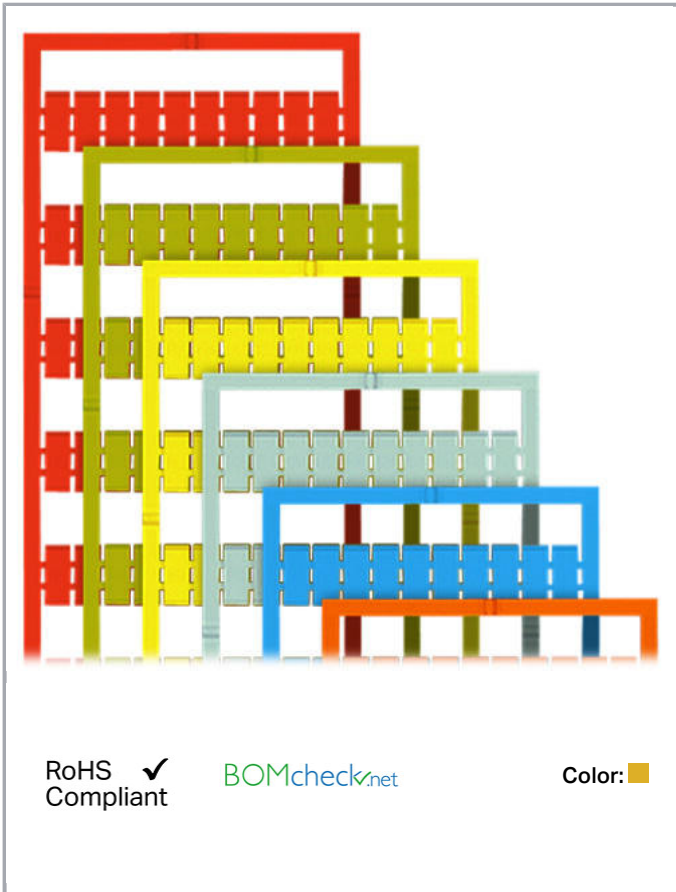

Data sheet | Item number: 793-602/000-002

WMB marking card; as card; MARKED; 1 ... 10 (10x); not stretchable; Vertical marking; snap-on type; yellow

www.wago.com/793-602/000-002

Data

Technical Data

Marking	1 ... 10
Aufdruck_Anzahl	10
Printing direction	Vertical marking
Color of marking	black
Marking type	Digits
Darstellung des Aufdrucks	consecutive numbers per strip
Units per delivery form	10 strips with 10 markers per card

Do you have any questions about our products?
We are always happy to take your call at +49 (571) 887-44222.

Geometrical Data

Marker/Strip width	5 ... 5.2 mm
Marker width	5 mm

Material Data

Color	yellow
Weight	9 g
Fire load	0.27 MJ

Stretching a WMB marker strip.

Separating an individual marker from the WMB marker strip – for larger terminal blocks.

Subject to changes. Please also observe the further product documentation!

Snapping a marking strip into the marker slot.

Marking

Snapping a WMB marker strip into the marker slot of the double marker carrier.

Snapping a marking strip into the marker slot.

Product family

WMB Multi marking system

[Show all products from the family](#)