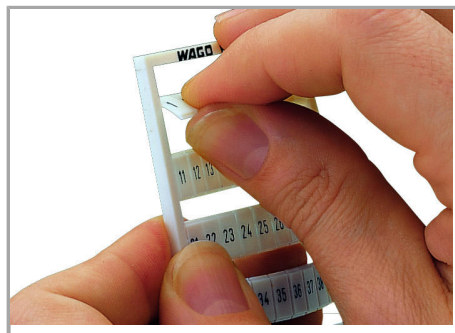

Geometrical Data

Marker/Strip width	5 ... 5.2 mm
Marker width	5 mm

Material Data

Color	yellow
Weight	9 g
Fire load	0.27 MJ

Commercial data

Product Group	2 (Terminal Block Accessories)
Packaging type	BOX
Country of origin	DE
GTIN	4044918145244
Customs Tariff No.	4911990000

Counterpart

Installation Notes

Application

Separating a strip from the WMB marker card.