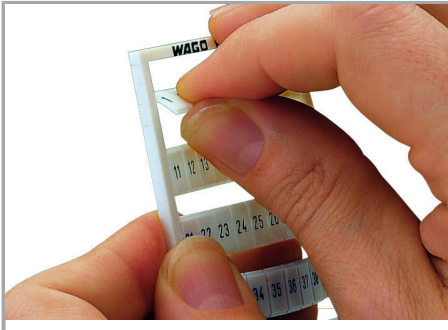

Fire load

0.257 MJ

Commercial data

Product Group	2 (Terminal Block Accessories)
Packaging type	bag
Country of origin	DE
GTIN	4055143698627
Customs Tariff No.	491 19900000

Counterpart

Installation Notes

Application

Separating a strip from the WMB marker card.