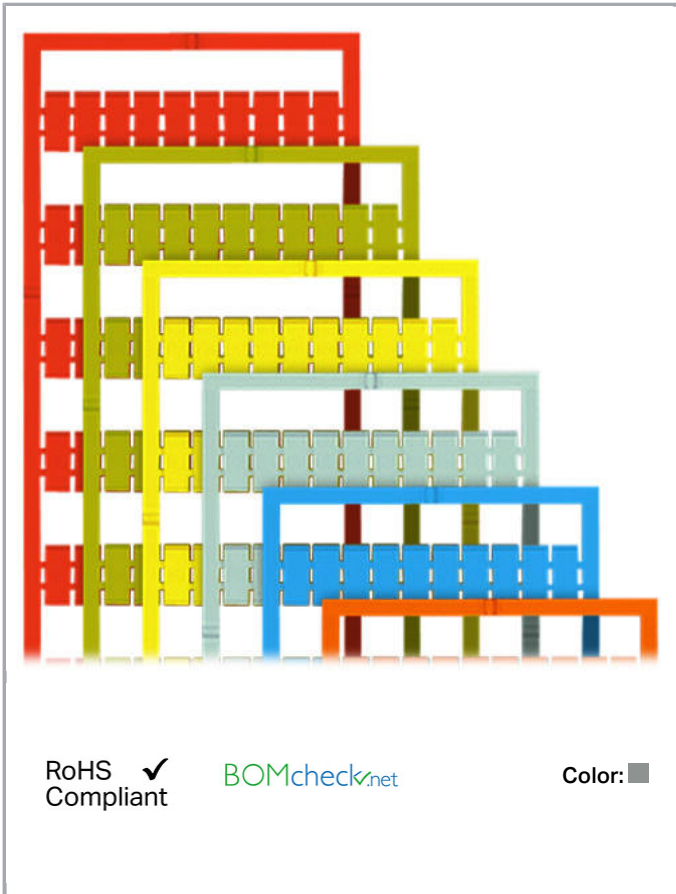

Data sheet | Item number: 793-574/000-007

WMB marking card; as card; MARKED; L1 (100x); not stretchable; Horizontal marking; snap-on type; gray

[www.wago.com/793-574/000-007](http://www.wago.com/793-574/000-007)

## Data

### Technical Data

Marking	L1
Aufdruck_Anzahl	100
Printing direction	Horizontal marking
Color of marking	black
Marking type	Symbol
Darstellung des Aufdrucks	same symbols per strip
Units per delivery form	10 strips with 10 markers per card

## Geometrical Data

Marker/Strip width	5 mm
Marker width	5 mm