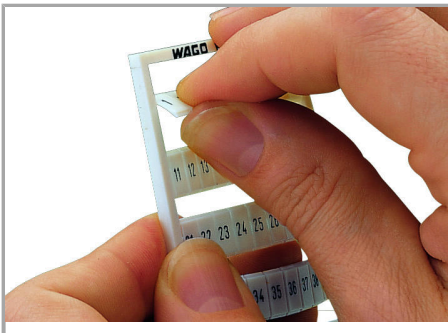

Weight	8.4 g
Fire load	0.256 MJ

Commercial data

Product Group	2 (Terminal Block Accessories)
Packaging type	BOX
Country of origin	DE
GTIN	4044918959711
Customs Tariff No.	491 19900000

Counterpart

Installation Notes

Application

Separating a strip from the WMB marker card.