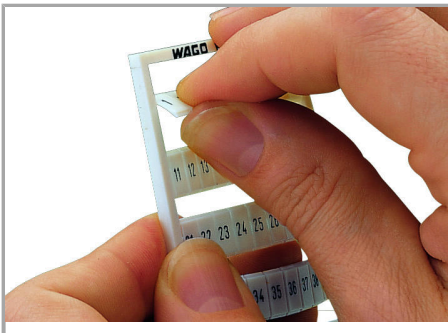

Weight	8.4 g
Fire load	0.256 MJ

Commercial data

Product Group	2 (Terminal Block Accessories)
Packaging type	BOX
Country of origin	DE
GTIN	4044918953993
Customs Tariff No.	491 19900000

Counterpart

Installation Notes

Application

Separating a strip from the WMB marker card.