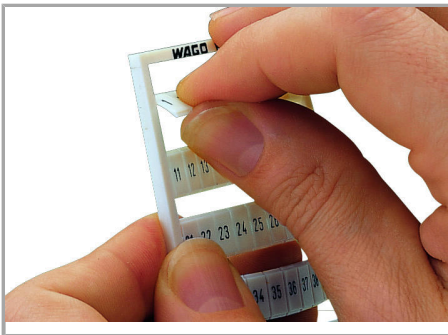

Data sheet | Item number: 793-5610

WMB marking card; as card; MARKED; 201 ... 300 (1x); stretchable 5 - 5.2 mm; Vertical marking; snap-on type; white

www.wago.com/793-5610

Data

Technical Data

Marking	201 ... 300
Aufdruck_Anzahl	1
Printing direction	Vertical marking
Color of marking	black
Marking type	Digits
Darstellung des Aufdrucks	consecutive numbers per strip
Units per delivery form	10 strips with 10 markers per card

Geometrical Data

Marker/Strip width	5 ... 5.2 mm
Marker width	5 mm

Material Data

Color	white
-------	-------

Subject to changes. Please also observe the further product documentation!

WAGO Kontakttechnik GmbH & Co. KG
Hansastr. 27
32423 Minden
Phone: +49571 887-0 | Fax: +49571 887-169
Email: info.de@wago.com | Web: www.wago.com

Counterpart

Installation Notes

Application

Separating a strip from the WMB marker card.

Stretching a WMB marker strip.

Separating an individual marker from the WMB marker strip – for larger terminal blocks.

Snapping a marking strip into the marker slot.

Marking

Subject to changes. Please also observe the further product documentation!

Snapping a WMB marker strip into the marker slot of the double marker carrier.