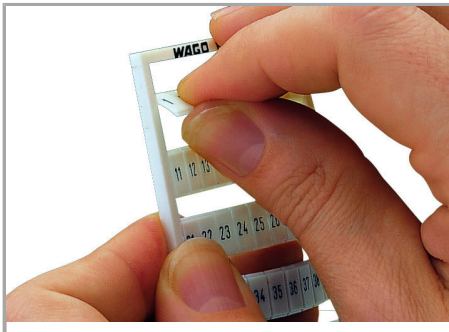

Fire load

0.257 MJ

Commercial data

Product Group	2 (Terminal Block Accessories)
Packaging type	BOX
Country of origin	DE
GTIN	4017332623605
Customs Tariff No.	49119900000

Counterpart

Installation Notes

Application

Separating a strip from the WMB marker card.