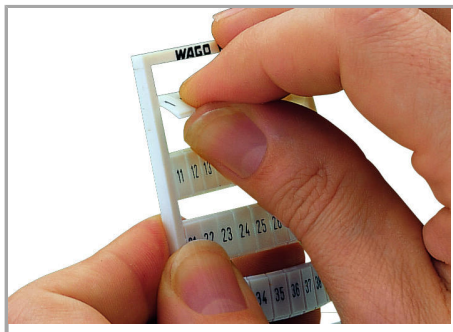

Fire load

0.257 MJ

Commercial data

Product Group	2 (Terminal Block Accessories)
Packaging type	bag
Country of origin	DE
GTIN	4055143664950
Customs Tariff No.	49119900000

Counterpart

Installation Notes

Application

Separating a strip from the WMB marker card.