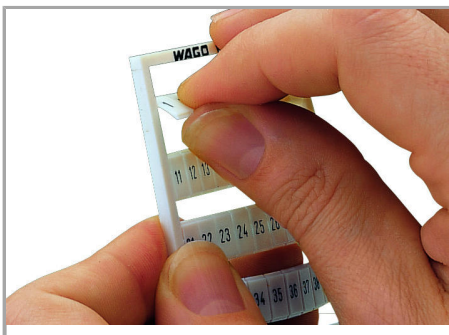

Marking type	Digits
Darstellung des Aufdrucks	consecutive numbers per strip
Units per delivery form	10 strips with 10 markers per card

Geometrical Data

Marker/Strip width	5 mm
Marker width	5 mm

Material Data

Color	white
Weight	8.9 g
Fire load	0.257 MJ

Commercial data

Product Group	2 (Terminal Block Accessories)
Packaging type	bag
Country of origin	DE
GTIN	4017332529693
Customs Tariff No.	49119900000

Counterpart

Installation Notes

Application

Separating a strip from the WMB marker card.