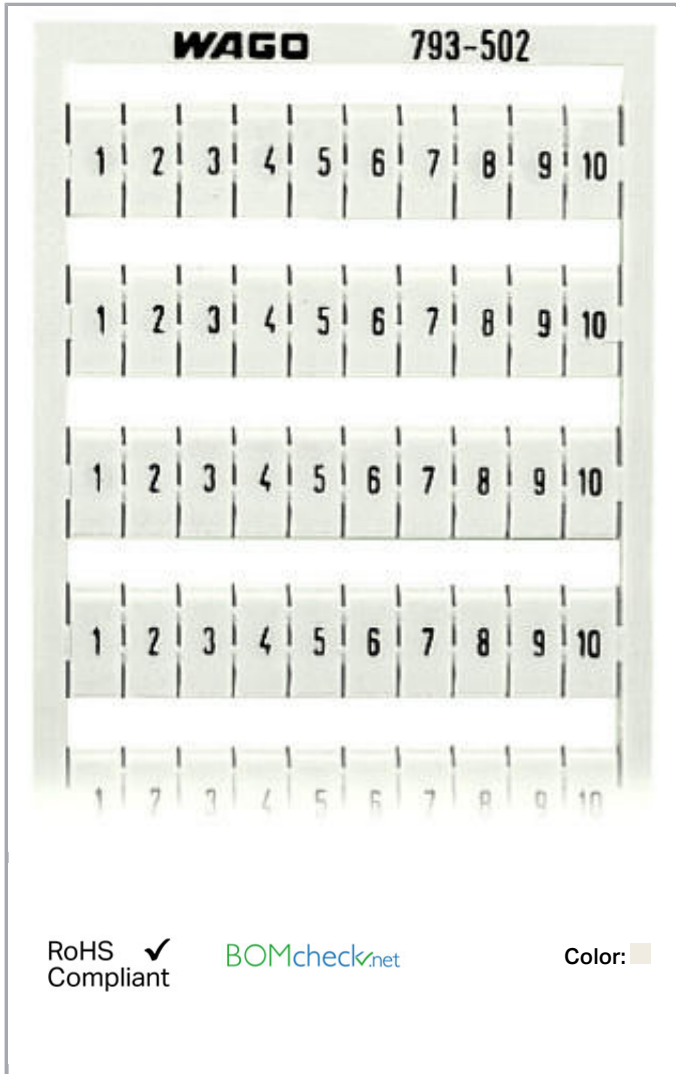

Data sheet | Item number: 793-502

WMB marking card; as card; MARKED; 1 ... 10 (10x); not stretchable;

Horizontal marking; snap-on type; white

www.wago.com/793-502

Data

Technical Data

Marking	1 ... 10
Aufdruck_Anzahl	10
Printing direction	Horizontal marking
Color of marking	black

Do you have any questions about our products?
We are always happy to take your call at +49 (571) 887-44222.

Marking type	Digits
Darstellung des Aufdrucks	consecutive numbers per strip
Units per delivery form	10 strips with 10 markers per card

Geometrical Data

Marker/Strip width	5 mm
Marker width	5 mm

Material Data

Color	white
Weight	8.9 g
Fire load	0.257 MJ

Commercial data

Product Group	2 (Terminal Block Accessories)
Packaging type	bag
Country of origin	DE
GTIN	4017332529693
Customs Tariff No.	49119900000