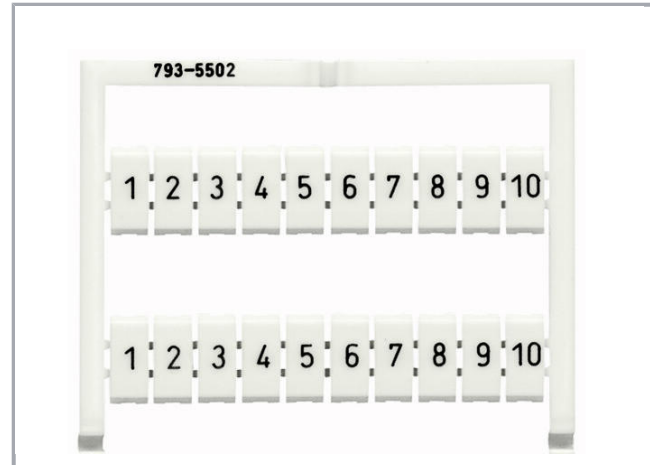

Data sheet | Item number: 793-502

WMB marking card; as card; MARKED; 1 ... 10 (10x); not stretchable;

Horizontal marking; snap-on type; white

www.wago.com/793-502

Data

Technical Data

Marking	1 ... 10
Aufdruck_Anzahl	10
Printing direction	Horizontal marking
Color of marking	black

Do you have any questions about our products?
We are always happy to take your call at +49 (571) 887-44222.

Marking type	Digits
Darstellung des Aufdrucks	consecutive numbers per strip
Units per delivery form	10 strips with 10 markers per card

Geometrical Data

Marker/Strip width	5 mm
Marker width	5 mm

Material Data

Color	white
Weight	8.9 g
Fire load	0.257 MJ

Commercial data

Product Group	2 (Terminal Block Accessories)
Packaging type	bag
Country of origin	DE
GTIN	4017332529693
Customs Tariff No.	49119900000