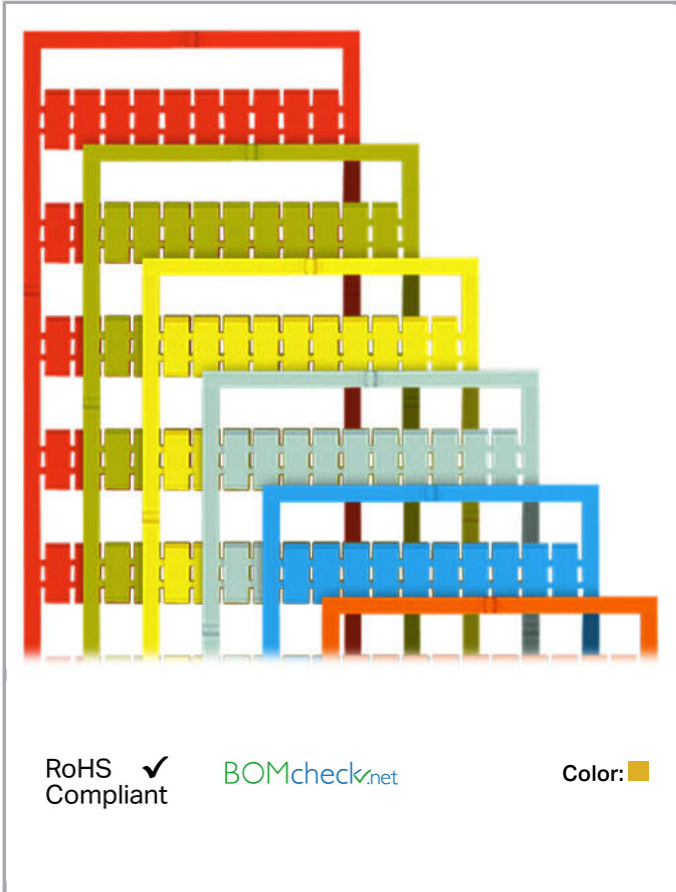

Data sheet | Item number: 793-501/000-002

WMB marking card; as card; not stretchable; plain; snap-on type; yellow

www.wago.com/793-501/000-002

Item description

Custom Labeling

Markers can also be customized using our Smart Designer Configuration Software.

Simply click on the "Configure" button on the right and label the markers as needed. To place an order, you must first register with the WAGO Configuration Software.

For re-orders, simply use the provided item number; this number can also be found in your software projects.

Geometrical Data

Marker/Strip width	5 mm
Marker width	5 mm

Material Data

Color	yellow
Weight	9 g
Fire load	0.27 MJ

Commercial data

Product Group	2 (Terminal Block Accessories)
Packaging type	BOX
Country of origin	DE
GTIN	4017332639576
Customs Tariff No.	49119900000