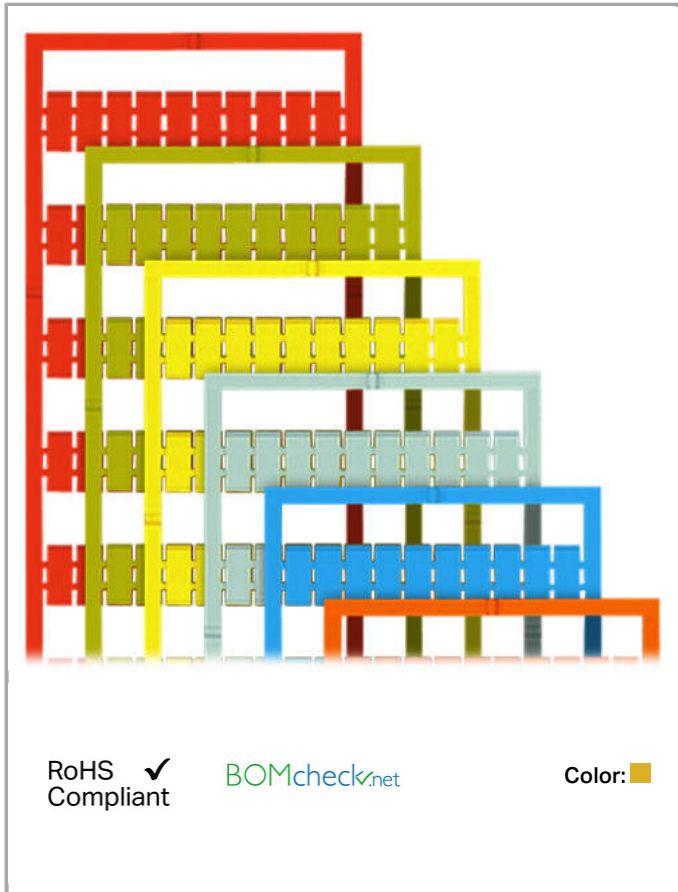

## Data sheet | Item number: 793-472/000-002

WMB marking card; as card; MARKED; L1, L2, L3, N, PE, L1, L2, L3, N, PE (10x); not stretchable; Horizontal marking; snap-on type; yellow

[www.wago.com/793-472/000-002](http://www.wago.com/793-472/000-002)

### Data

#### Technical Data

Marking	L1, L2, L3, N, PE, L1, L2, L3, N, PE
Aufdruck_Anzahl	10
Printing direction	Horizontal marking
Color of marking	black
Marking type	Symbol
Darstellung des Aufdrucks	consecutive symbols per strip
Units per delivery form	10 strips with 10 markers per card

## Geometrical Data

Marker/Strip width	5 mm
Marker width	5 mm