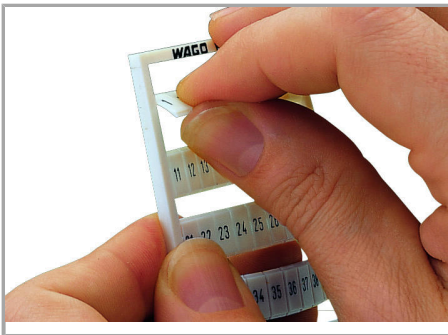

Weight	7.2 g
Fire load	0.215 MJ

Commercial data

Product Group	2 (Terminal Block Accessories)
Packaging type	bag
Country of origin	DE
GTIN	4055143702348
Customs Tariff No.	491 19900000

Counterpart

Installation Notes

Application

Separating a strip from the WMB marker card.