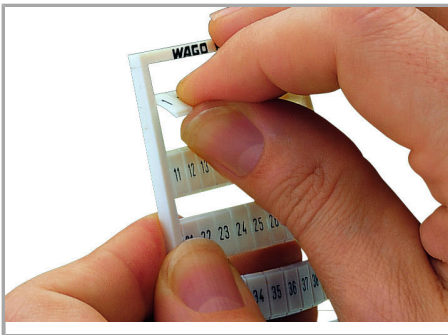

Weight	7.2 g
Fire load	0.215 MJ

Commercial data

Product Group	2 (Terminal Block Accessories)
Packaging type	BOX
Country of origin	DE
GTIN	4044918960069
Customs Tariff No.	491 19900000

Counterpart

Installation Notes

Application

Separating a strip from the WMB marker card.