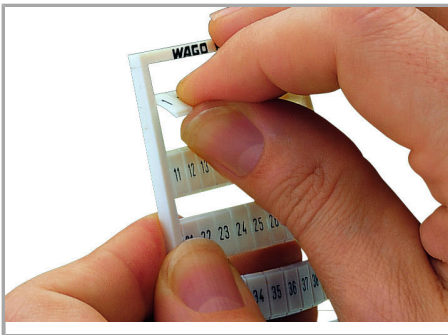

Data sheet | Item number: 793-4613

WMB marking card; as card; MARKED; 501 ... 600 (1x); stretchable 4 - 4.2 mm; Vertical marking; snap-on type; white

www.wago.com/793-4613

Data

Technical Data

Marking	501 ... 600
Aufdruck_Anzahl	1
Printing direction	Vertical marking
Color of marking	black
Marking type	Digits
Darstellung des Aufdrucks	consecutive numbers per strip
Units per delivery form	10 strips with 10 markers per card

Geometrical Data

Marker/Strip width	4 ... 4,2 mm
Marker width	4 mm

Material Data

Color	white
-------	-------

Subject to changes. Please also observe the further product documentation!

WAGO Kontakttechnik GmbH & Co. KG
Hansastr. 27
32423 Minden
Phone: +49571 887-0 | Fax: +49571 887-169
Email: info.de@wago.com | Web: www.wago.com

Counterpart

Installation Notes

Application

Separating a strip from the WMB marker card.

Stretching a WMB marker strip.

Separating an individual marker from the WMB marker strip – for larger terminal blocks.

Snapping a marking strip into the marker slot.

Marking

Subject to changes. Please also observe the further product documentation!

Snapping a WMB marker strip into the marker slot of the double marker carrier.